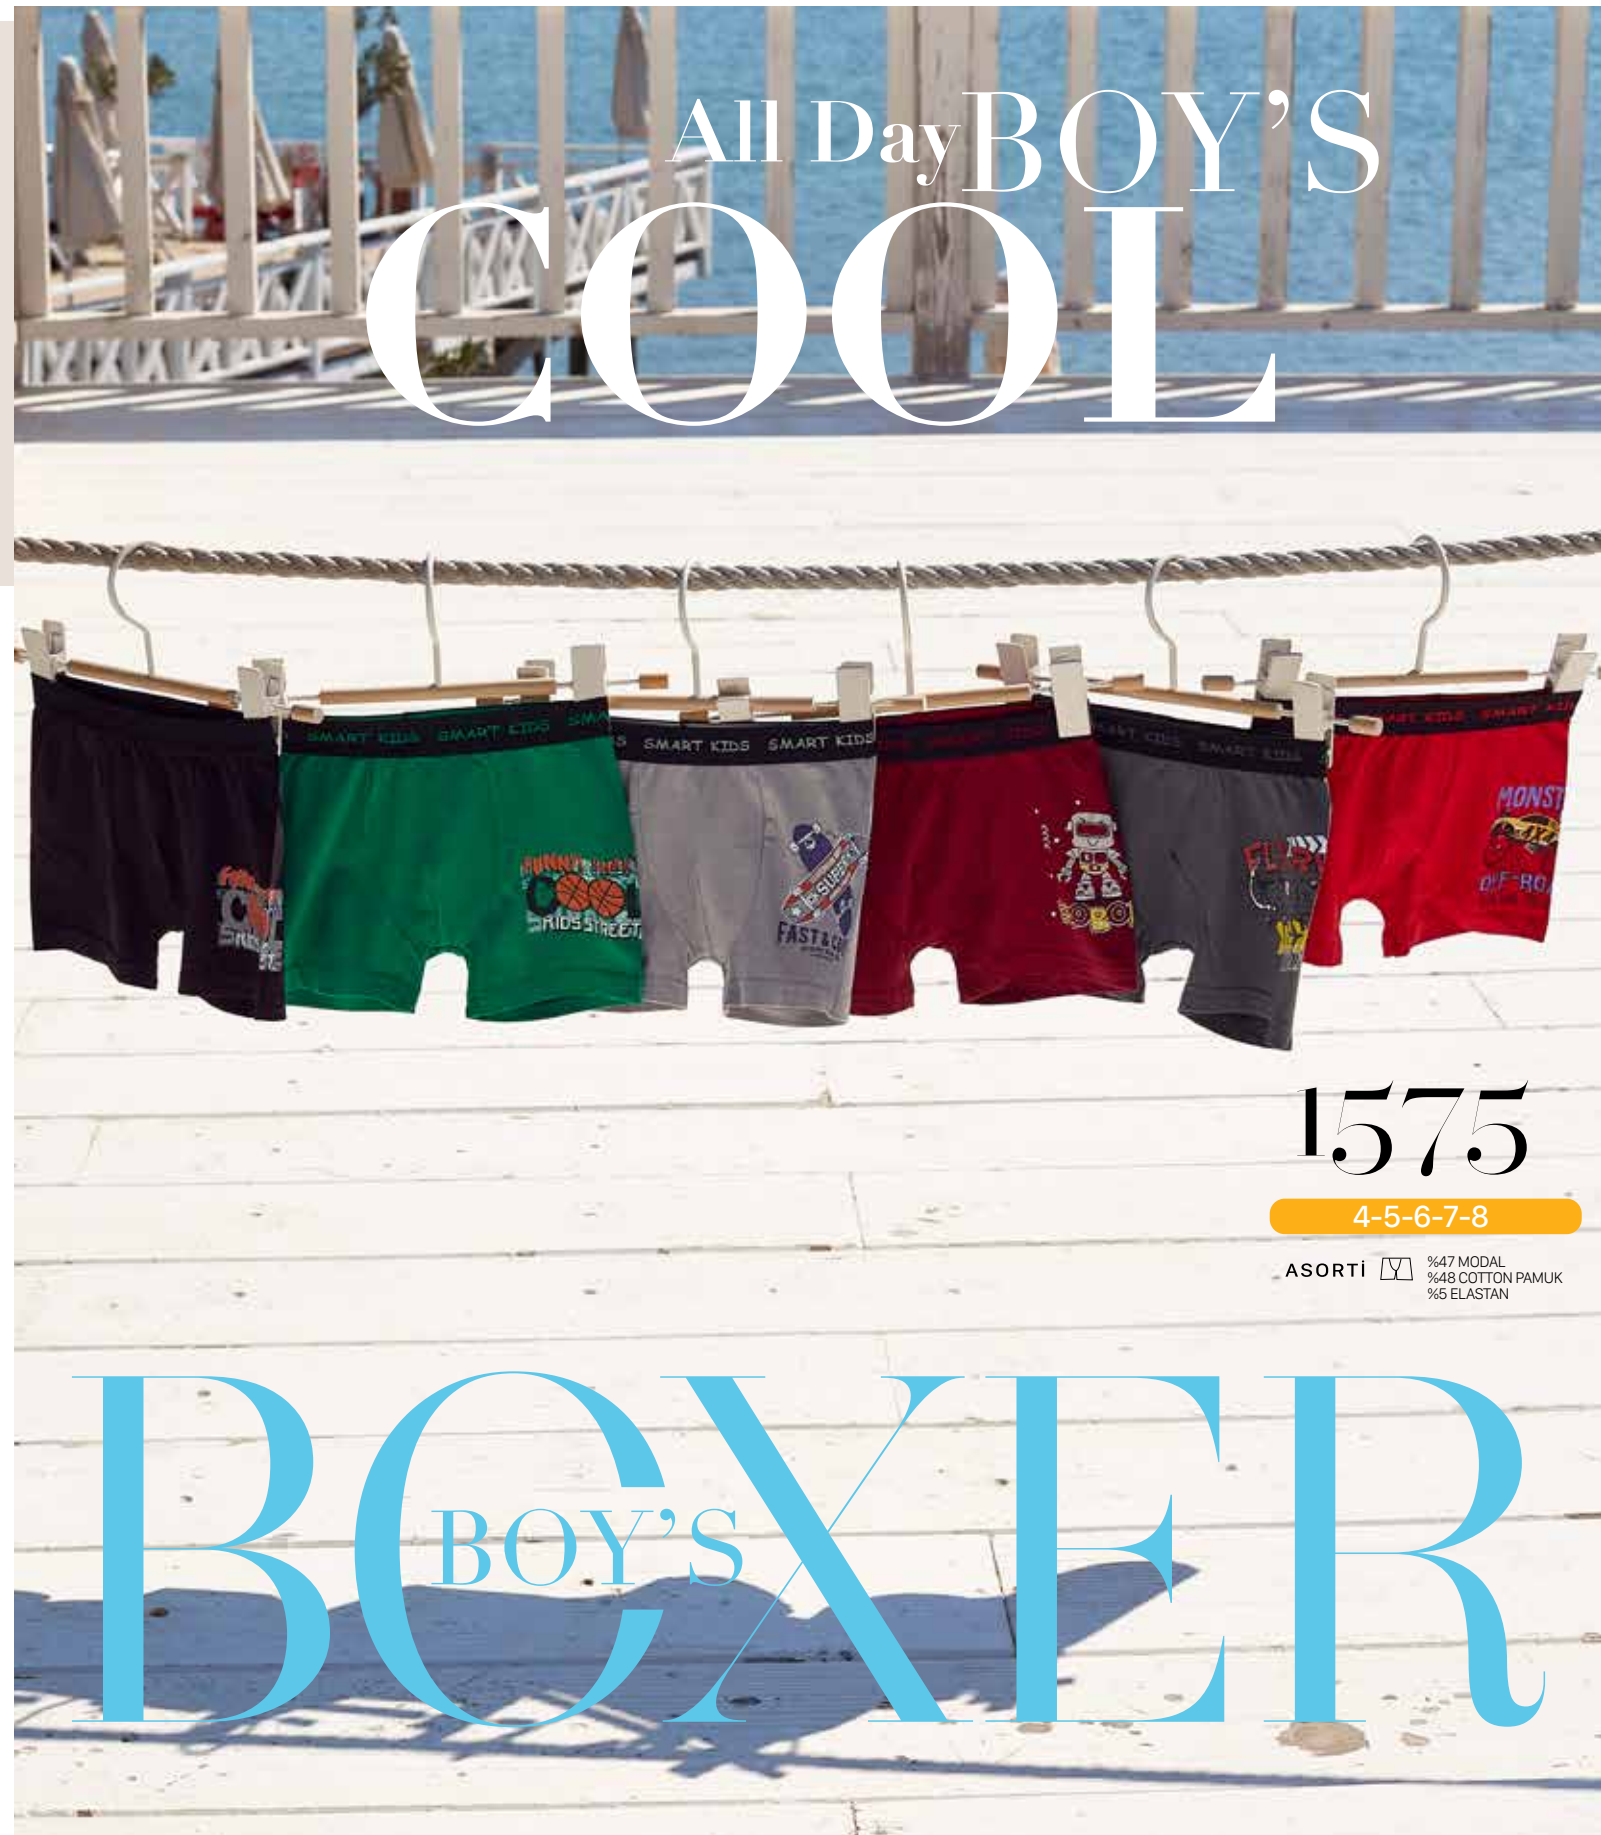

All Day BOY'S
COOL

1575

4-5-6-7-8

ASORTI %47 MODAL
%48 COTTON PAMUK
%5 ELASTAN

BOY'S
BOXER