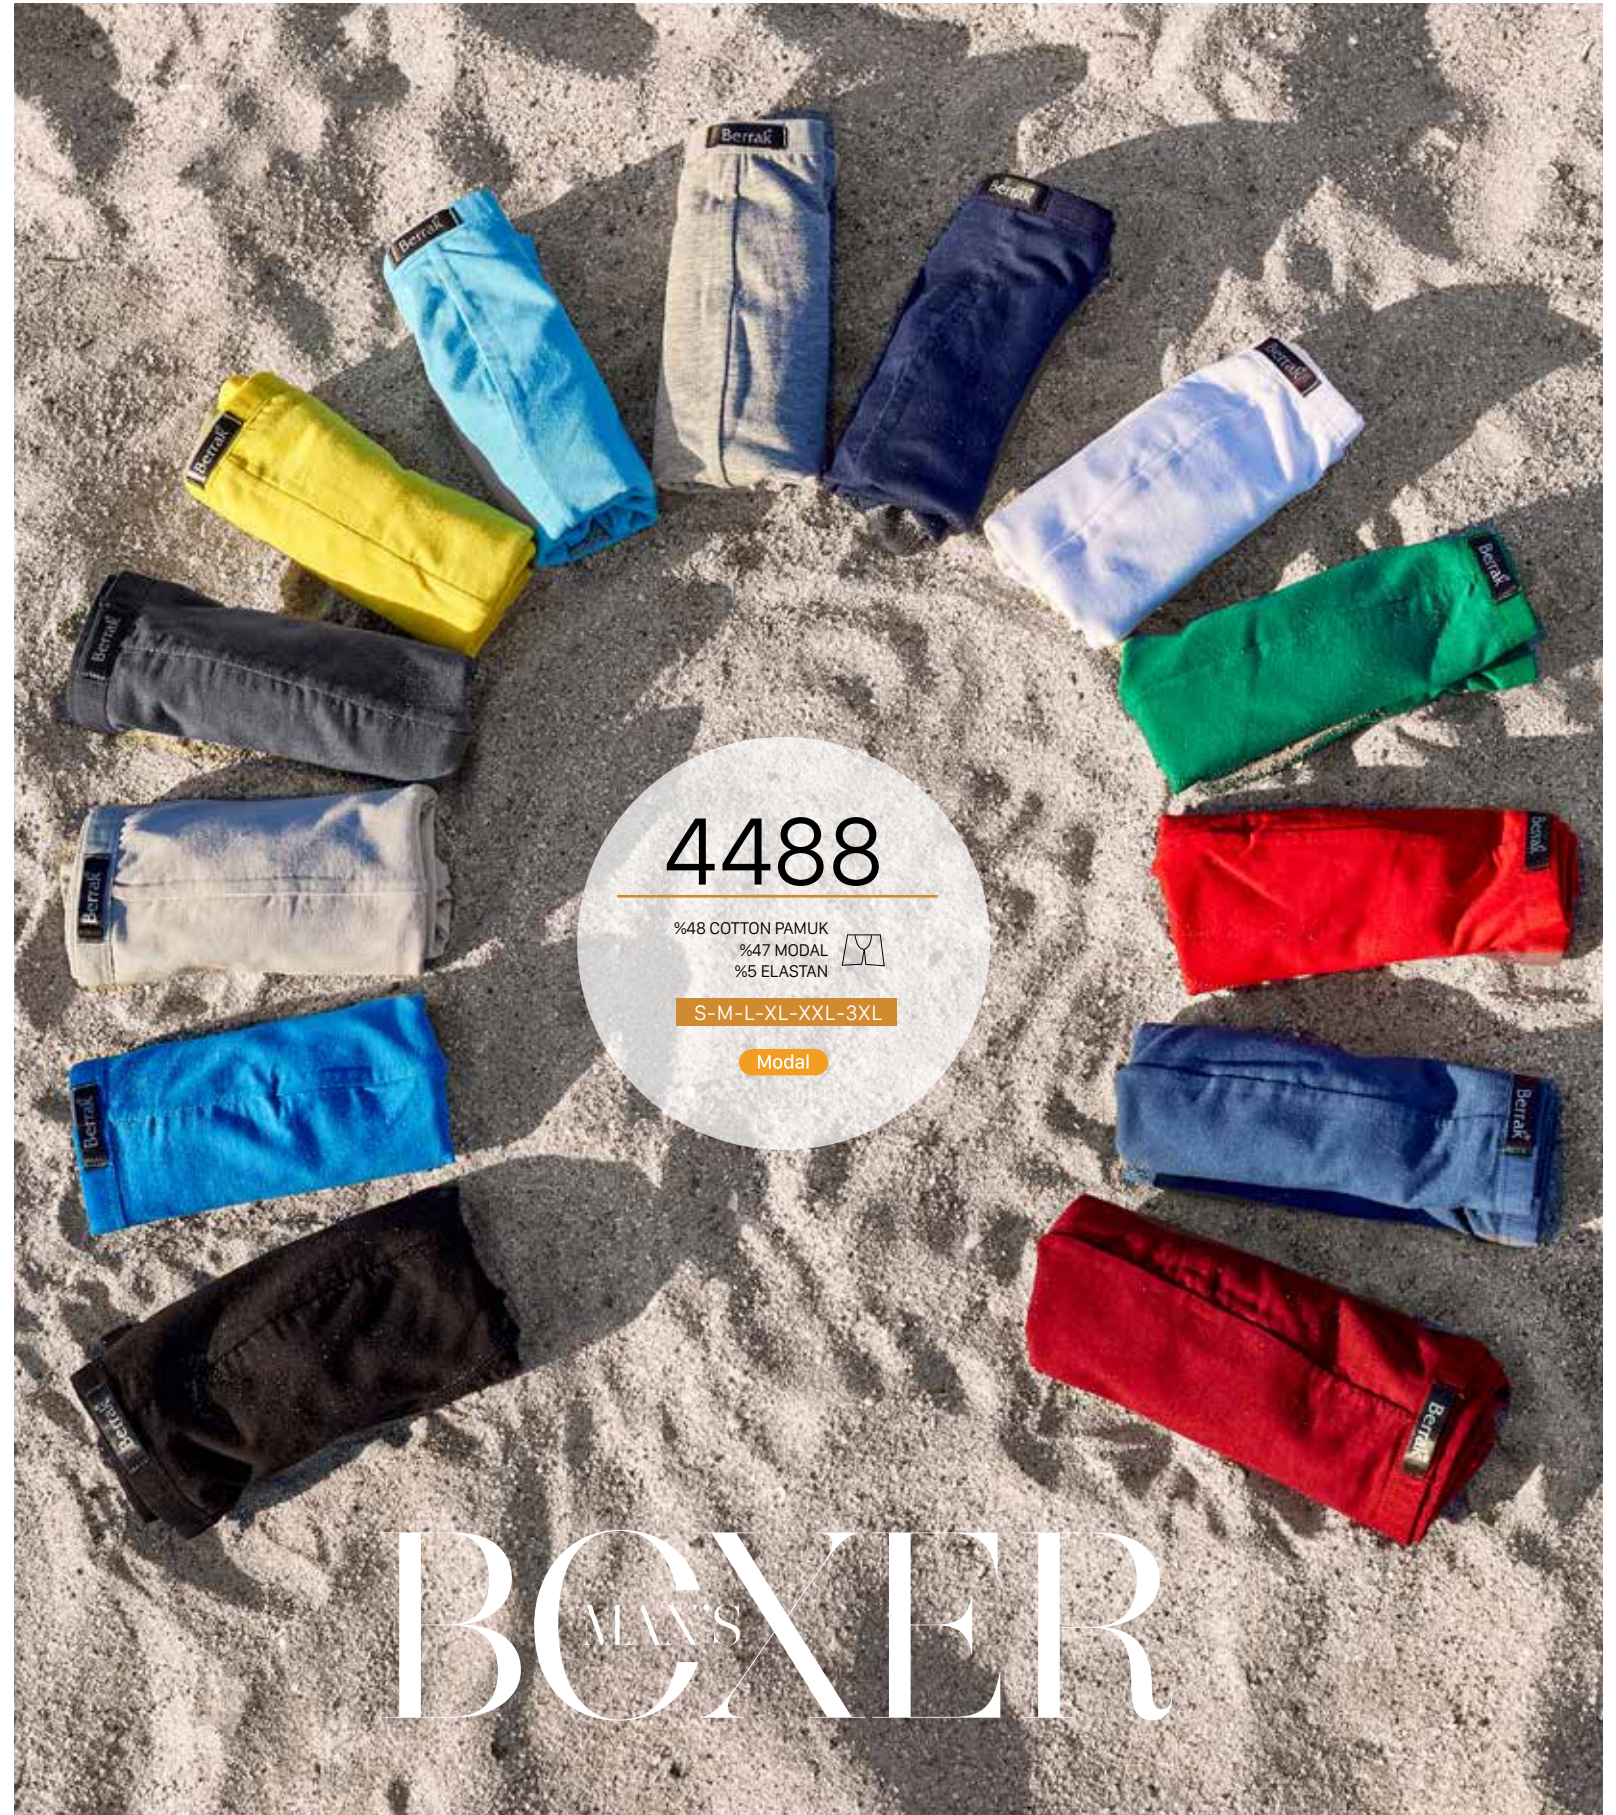

SOFT & COOL

4497

%48 COTTON PAMUK
%47 MODAL
%5 ELASTAN

S-M-L-XL-XXL-3XL

ASORTİ

Modal

4488

%48 COTTON PAMUK
%47 MODAL
%5 ELASTAN

S-M-L-XL-XXL-3XL

Modal

ALAN'S
BOXER